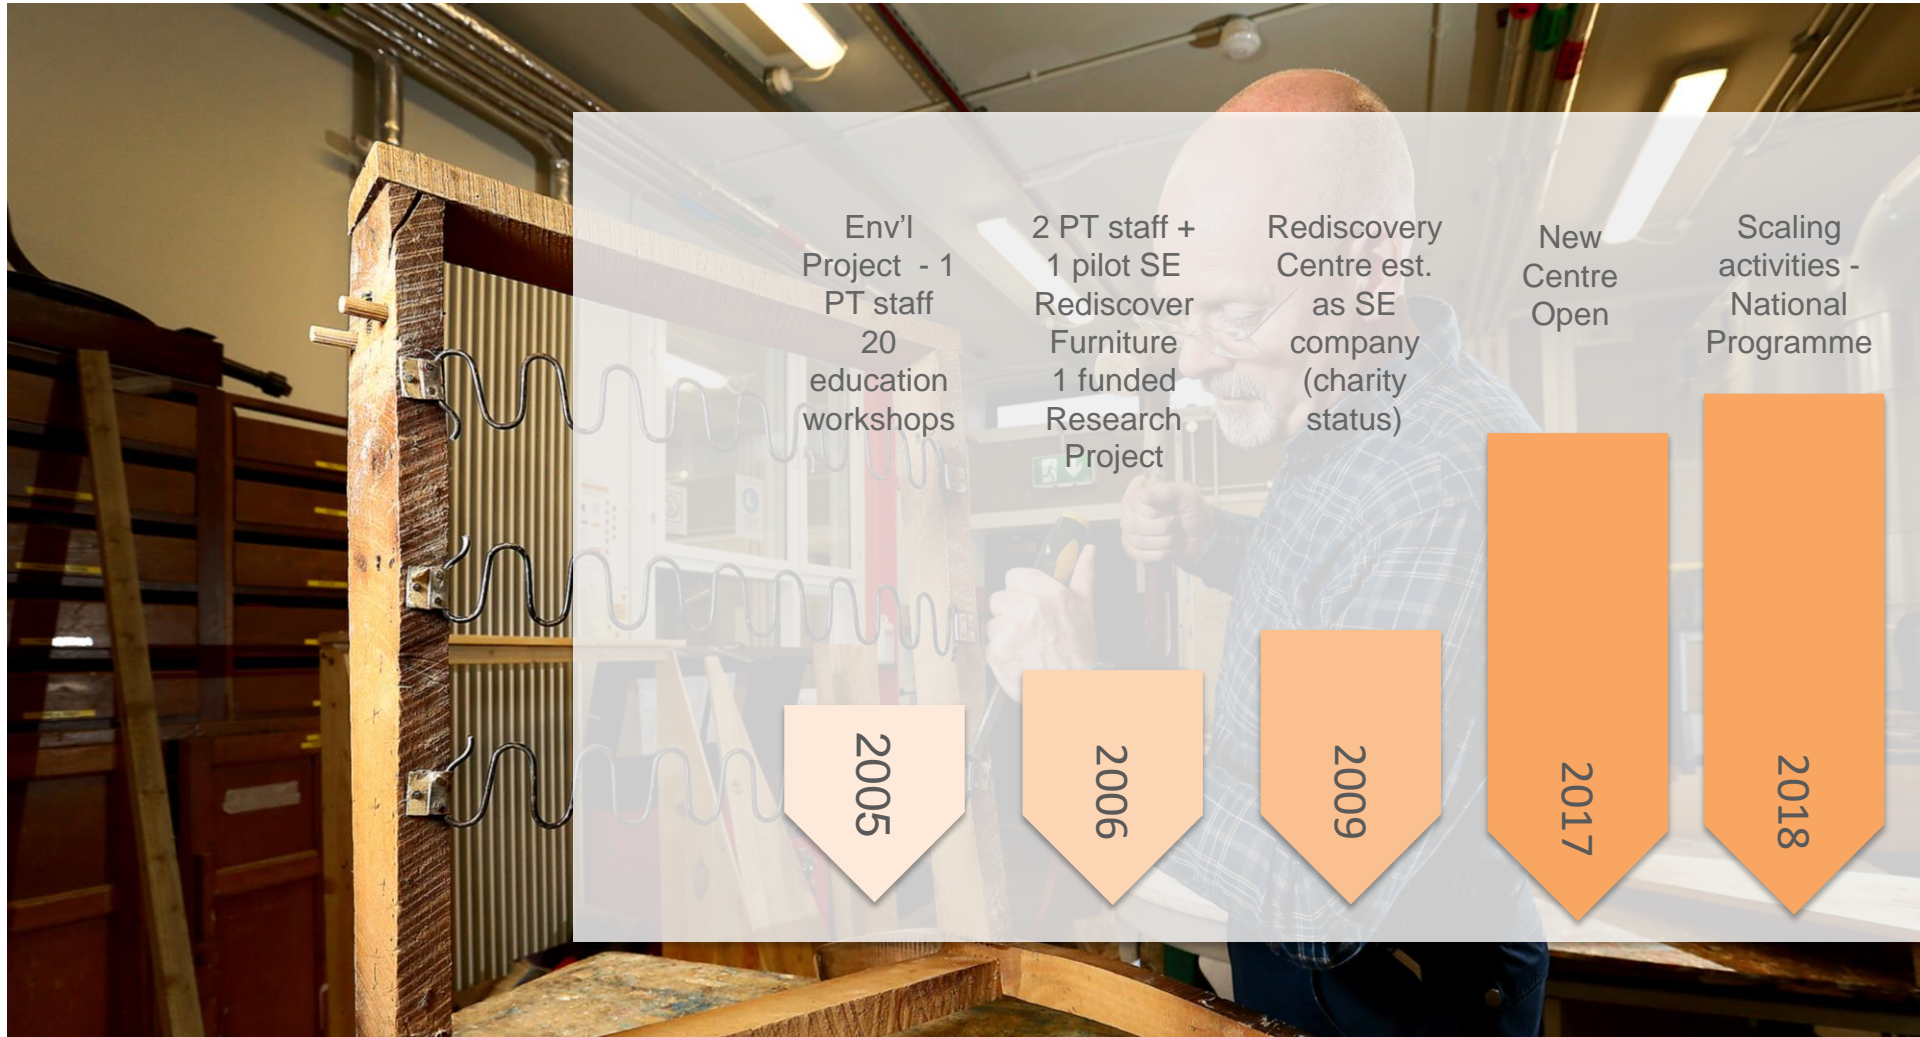

EDUCATION

SKILLS  
TRAINING

RESEARCH

The Rediscovery Centre provides a range of activities that promote Circular Economy principles and support sustainable living.

Activities focus on how we can:

**REDUCE, REUSE, REDESIGN, RECYCLE &  
REDISCOVER WASTE**

Env'l  
Project - 1  
PT staff  
20  
education  
workshops

2005

2 PT staff +  
1 pilot SE  
Rediscover  
Furniture  
1 funded  
Research  
Project

2006

Rediscovery  
Centre est.  
as SE  
company  
(charity  
status)

2009

New  
Centre  
Open

2017

Scaling  
activities -  
National  
Programme

2018

2017

- 10,000 Education & LLL participants
- 440 Events/Workshops delivered
- 6000+ Visitors to Centre
- 12,000 kgs material diverted through SE activity
- 54 Staff/Trainees
- 25 designer/businesses supported through retail collective
- 500K turnover
- 2 X sustainability partnerships secured