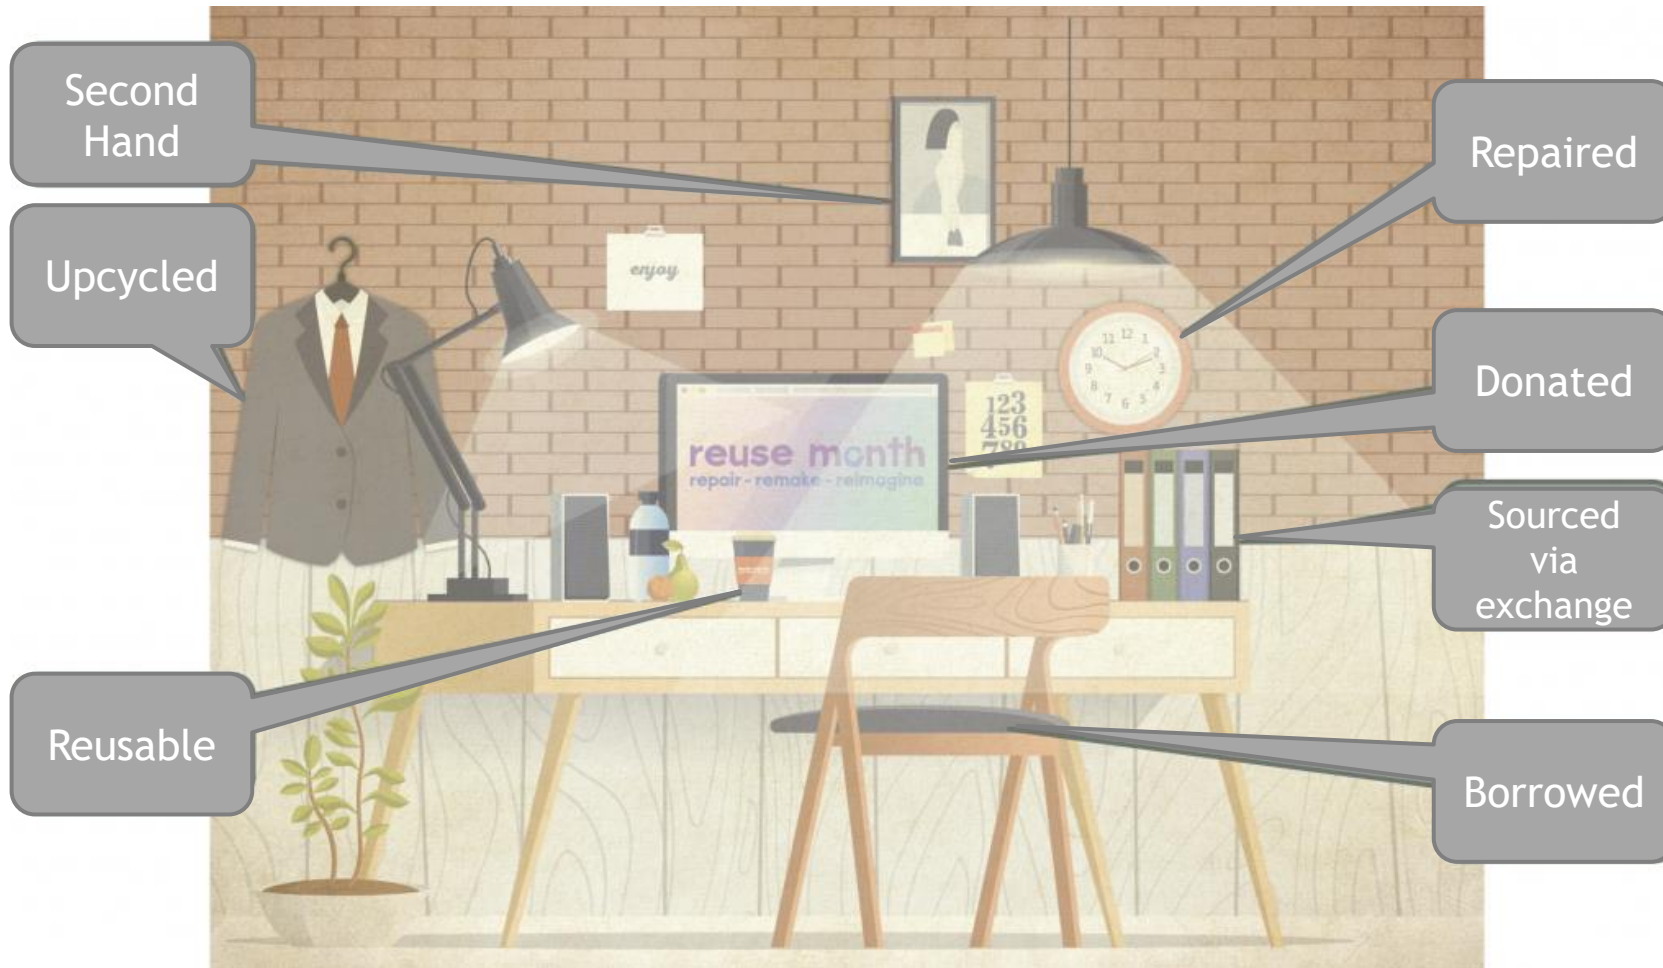

Reuse Everyday: How Business Can Join the Circular Economy

Claire Downey

TGBN Event, October 2018

Environmental Protection Agency

reuse month

repair - remake - reimagine

#ReuseEveryday

Engaging with Reuse