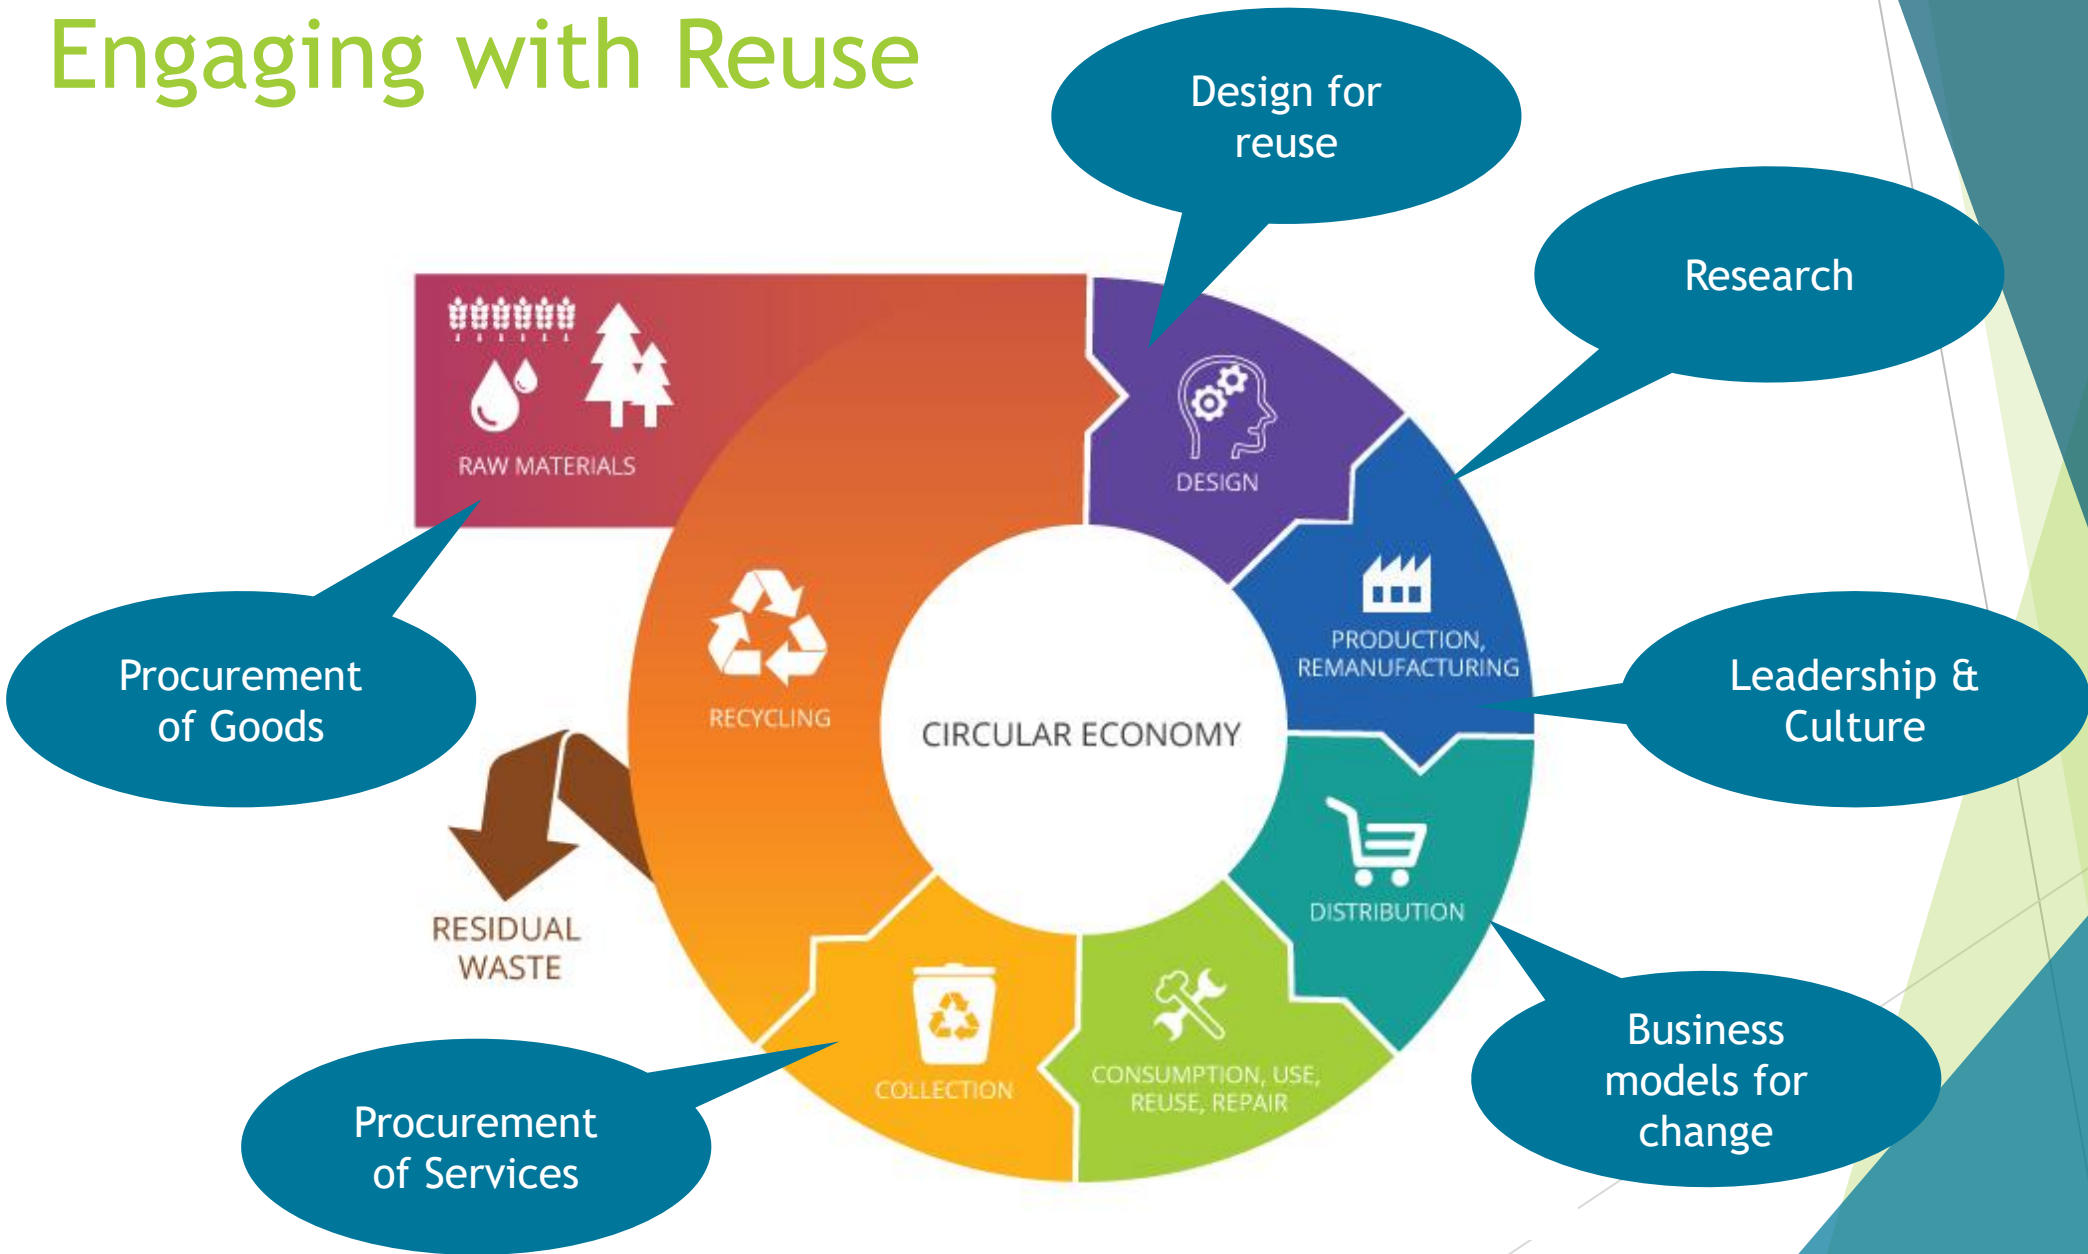

Case Studies: IT equipment donations

371 Computers Reused

365 Monitors Reused

511 computers salvaged for parts & recycled

15,456 children impacted

817,778km equiv saved

Other example donors of IT equipment: